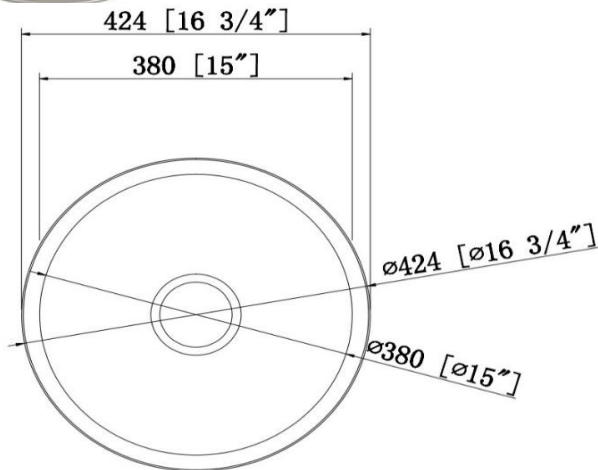

SS L42L

IMPACT Single Bowl Sink

SPECIFICATIONS

Grey: SS L42L-GG

Black: SS L42L-BK

20L Capacity

0.8mm 304 Grade Stainless Steel

CLEANING & MAINTENANCE: